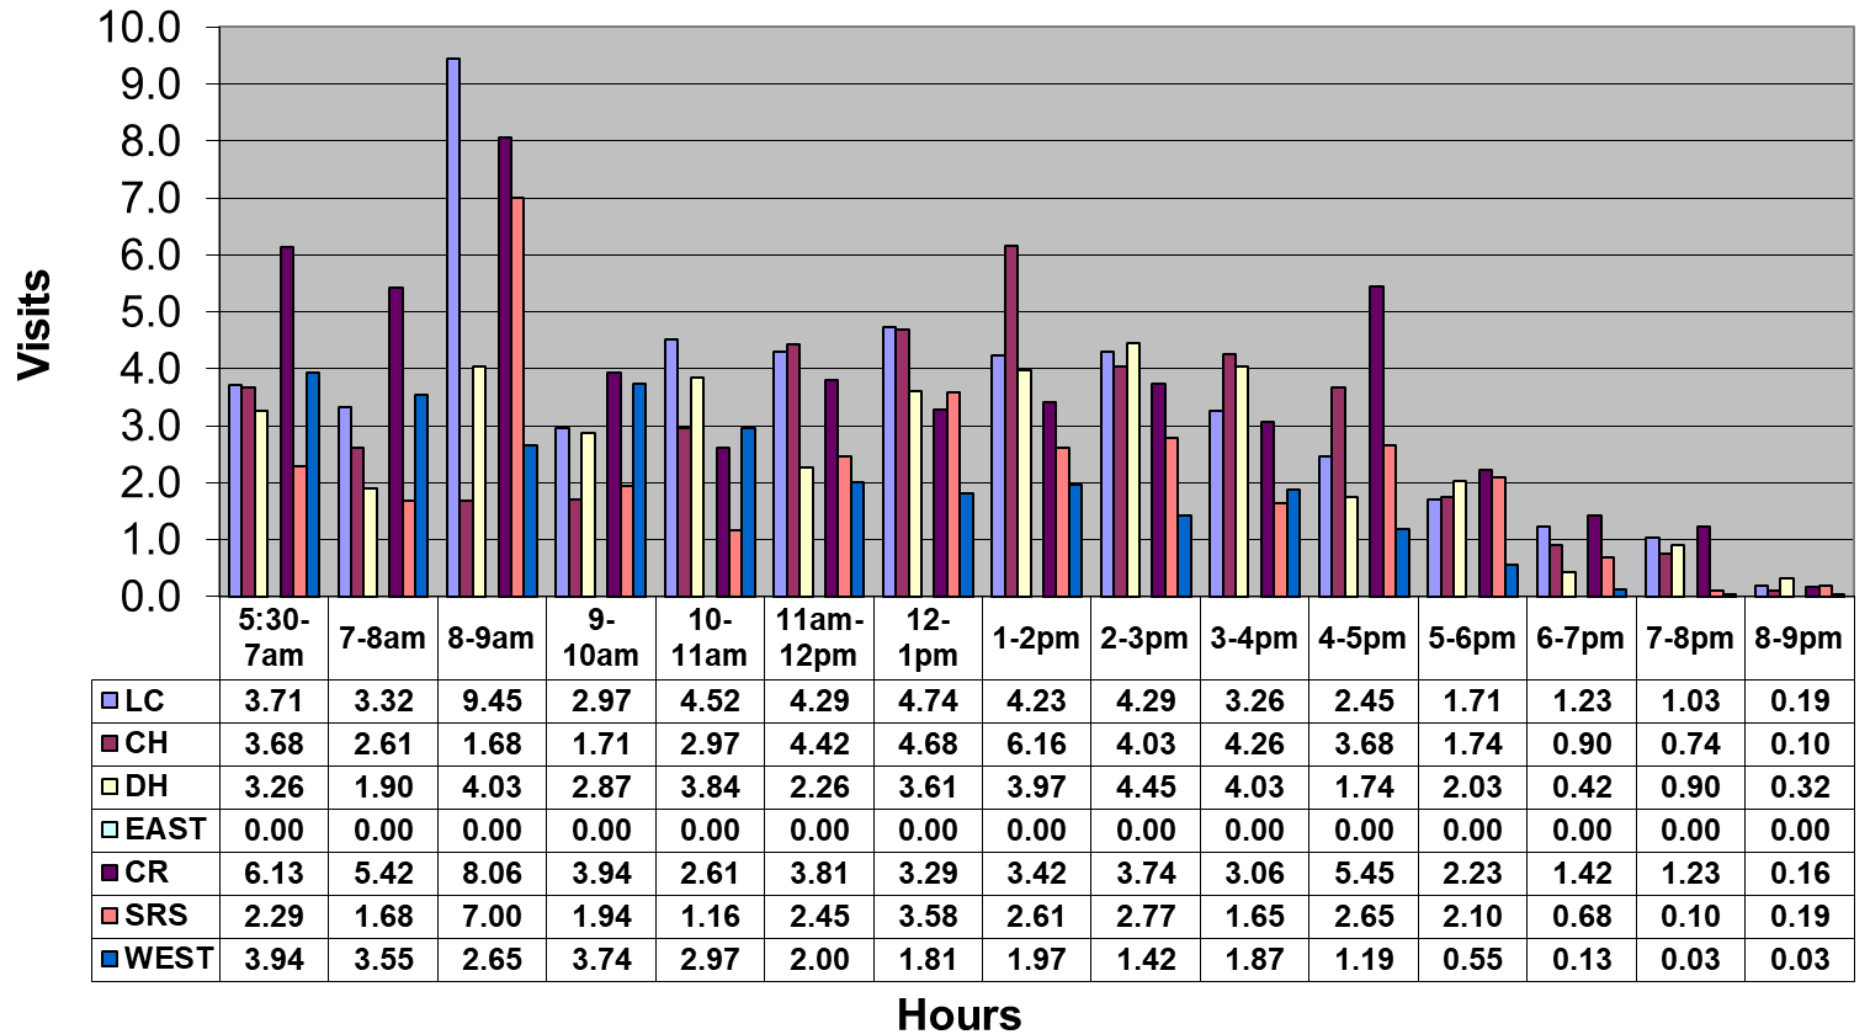

## December 2021 - Pool Use by Hour - Major Centers

	LC	CH	DH	EC	CR	SRS	WEST
<b>Total Visits</b>	1593	1344	1229	0	1673	1018	863
<b>Avg Daily</b>	51	43	40	0	54	33	28
<b>Avg Hourly</b>	3.32	2.80	2.56	0.00	3.48	2.12	1.80

### December 2021 - Satellite Centers - Pool Use by Hour

### Visits By Hour

	ABN	ABS	CP1	CP2	CV	MV
Total Visits	617	646	723	608	521	393
Avg Visits Per Day	19.90	20.84	23.32	19.61	16.81	12.68
Avg Visits Per Hour	1.28	1.34	1.50	1.27	1.08	0.82