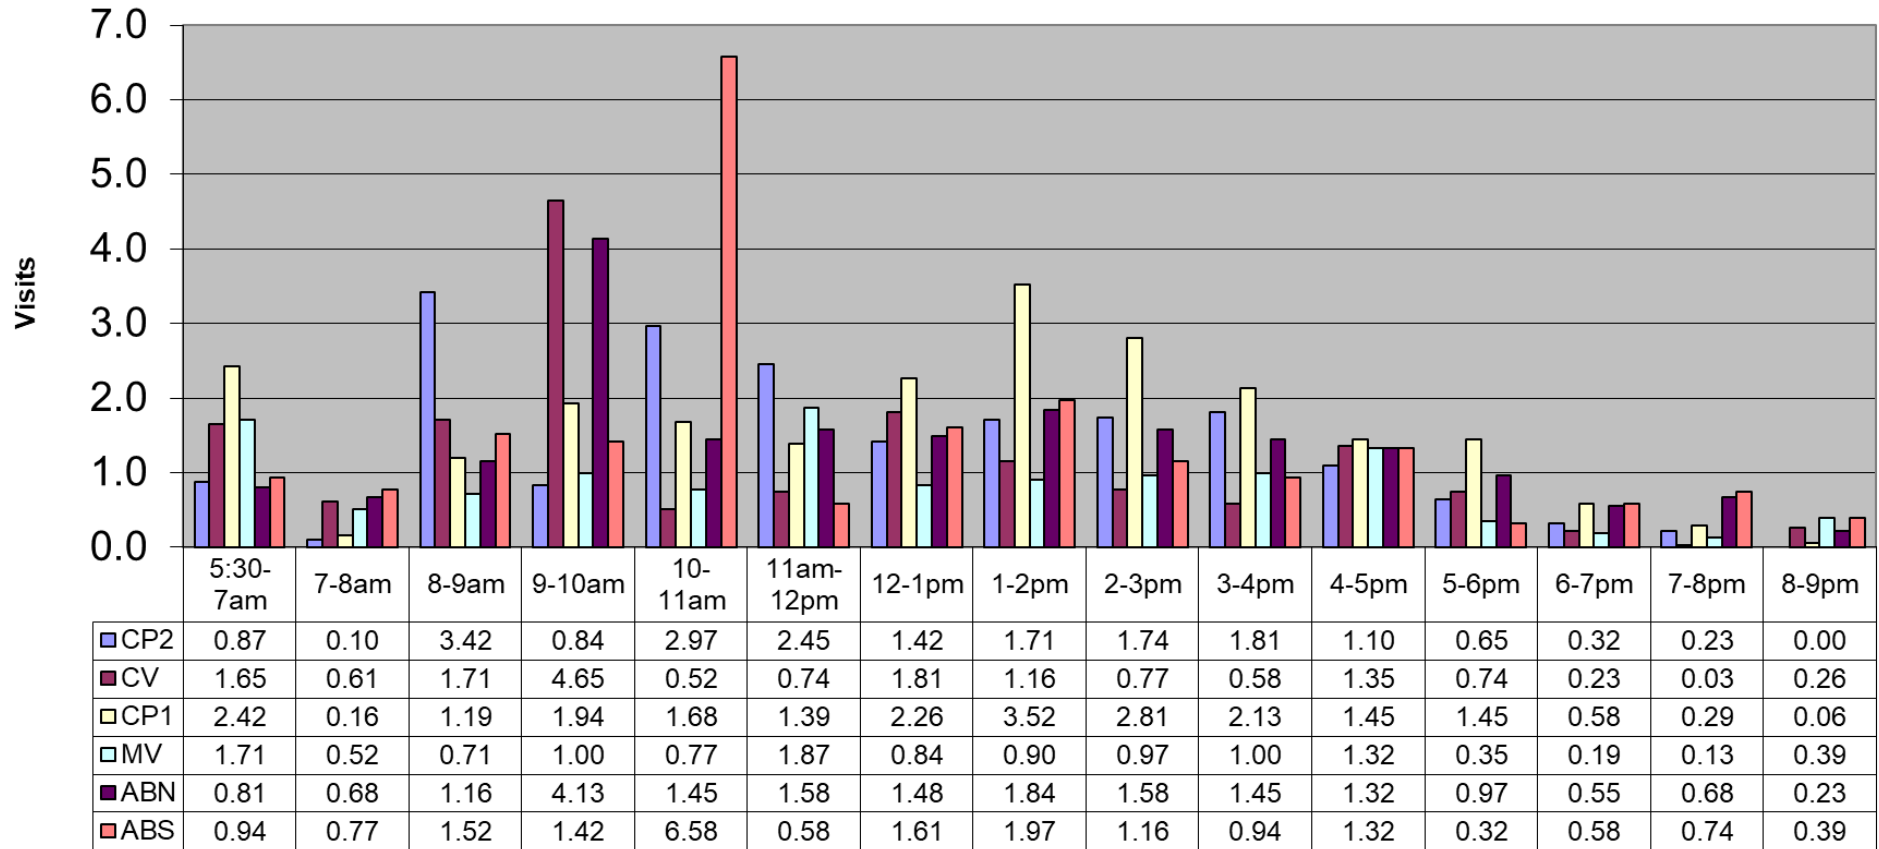

## December 2021 - Pool Use by Hour - Major Centers

	LC	CH	DH	EC	CR	SRS	WEST
<b>Total Visits</b>	1593	1344	1229	0	1673	1018	863
<b>Avg Daily</b>	51	43	40	0	54	33	28
<b>Avg Hourly</b>	3.32	2.80	2.56	0.00	3.48	2.12	1.80

### December 2021 - Satellite Centers - Pool Use by Hour

### Visits By Hour

	ABN	ABS	CP1	CP2	CV	MV
Total Visits	617	646	723	608	521	393
Avg Visits Per Day	19.90	20.84	23.32	19.61	16.81	12.68
Avg Visits Per Hour	1.28	1.34	1.50	1.27	1.08	0.82